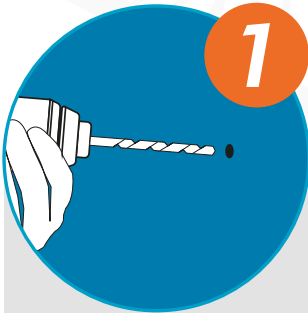

LINIAN 
FASTER. SAFER. SIMPLER.

Visit our website to find your nearest stockist
WWW.LINIANCLIP.CO.UK

T&E CLIP™

DATA SHEET

DIRECTIONS FOR USE

Our T&E Clips are designed specifically for flat twin and cpc cabling (twin and earth) and are suitable for all substrates.

Installation could not be simpler.

Drill a 6mm hole

Your pack of clips will carry instructions on the recommended diameter of drill bit required for your chosen clip.

Slide the clip over the cable

When sliding the clip over the cable, ensure that it is seated into the rounded area.