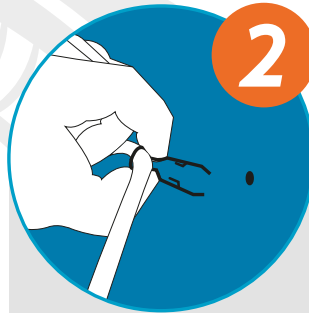

FIRECLIP™

DATA SHEET

DIRECTIONS FOR USE

Our FireClips are designed specifically for soft skin, flex and round cabling. They are suitable for all substrates.

Installation could not be simpler.

Drill a 6mm hole

Your pack of clips will carry instructions on the recommended diameter of drill bit required for your chosen clip.

Slide the clip over the cable

When sliding the clip over the cable, ensure that it is seated into the rounded area.