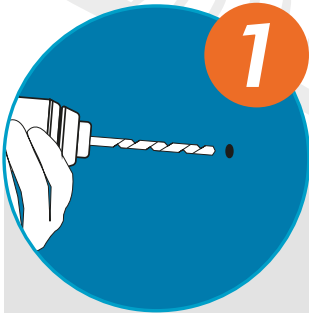

FIRECLIP™

DATA SHEET

DIRECTIONS FOR USE

Our FireClips are designed specifically for soft skin, flex and round cabling. They are suitable for all substrates.

Installation could not be simpler.

Drill a 6mm hole

Your pack of clips will carry instructions on the recommended diameter of drill bit required for your chosen clip.

Slide the clip over the cable

When sliding the clip over the cable, ensure that it is seated into the rounded area.

Compress the clip & insert into the hole

The clips can be easily compressed by hand. Squeeze the clip legs and simply insert it into the hole.

TESTING AND COMPLIANCE

>1000°C melting point

Meets 90 minute fire time in accordance with DIN4102-12