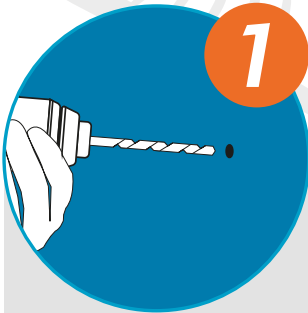

SUPERCLIP™

DATA SHEET

DIRECTIONS FOR USE

Our SuperClips are designed specifically for conduit, armoured and grouped cables. They are suitable for all substrates.

Installation could not be simpler.

Drill a 10mm hole

Your pack of clips will carry instructions on the recommended diameter of drill bit required for your chosen clip.

Slide the clip over the cable

When sliding the clip over the cable, ensure that it is seated into the rounded area.